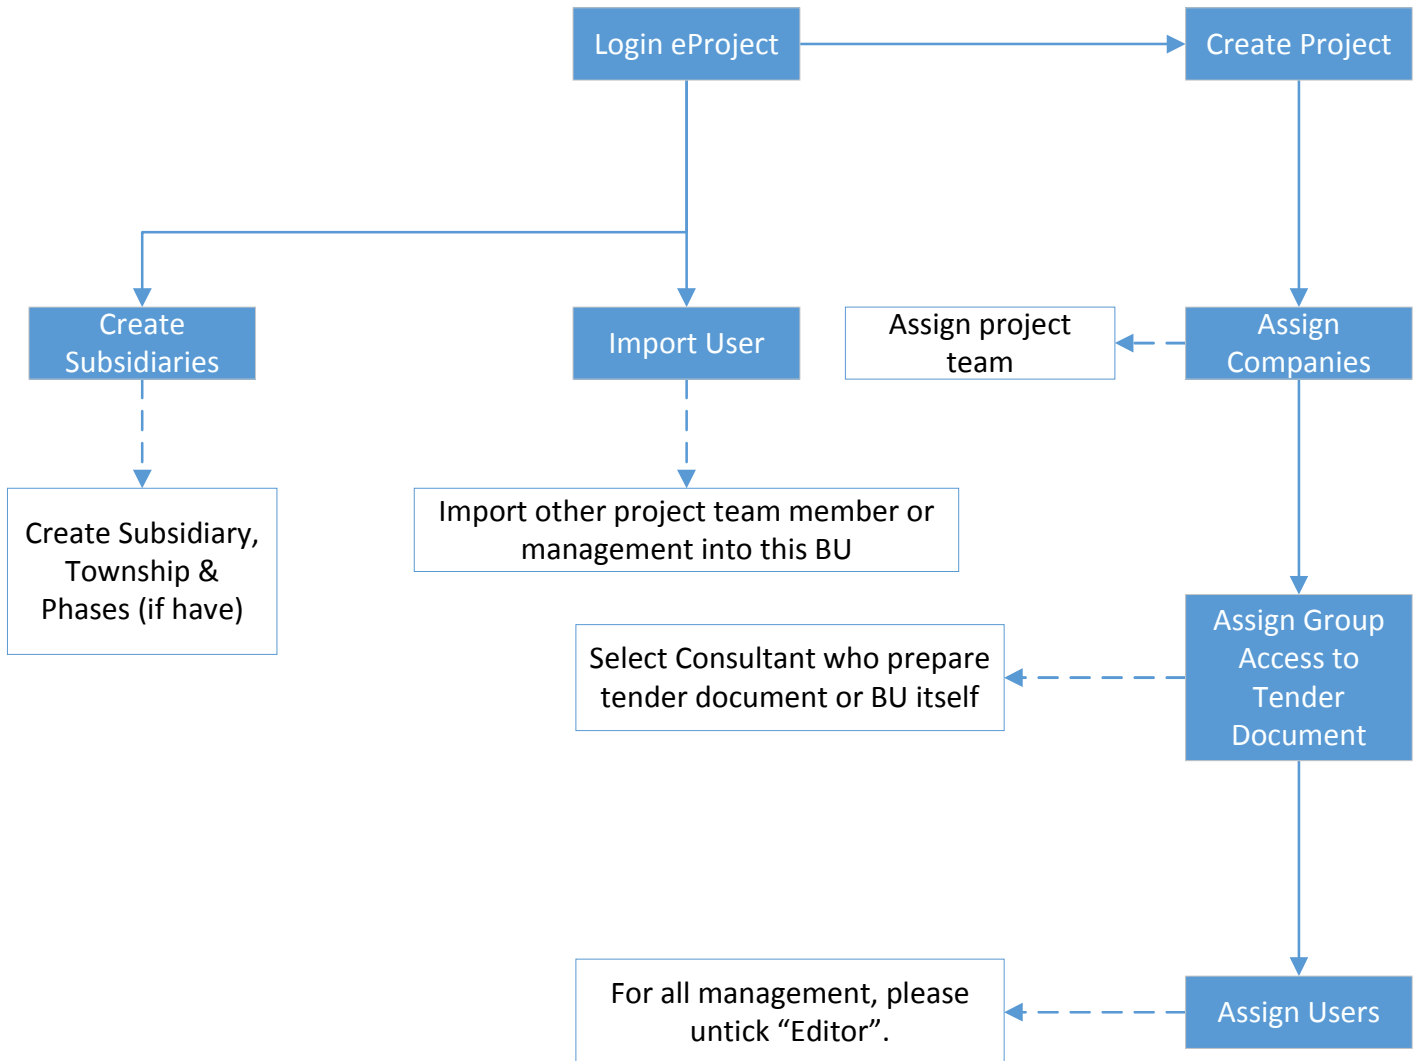

BU Admin User Work Flow

Note;

- The admin user for on Business Unit (BU) can be more than one.