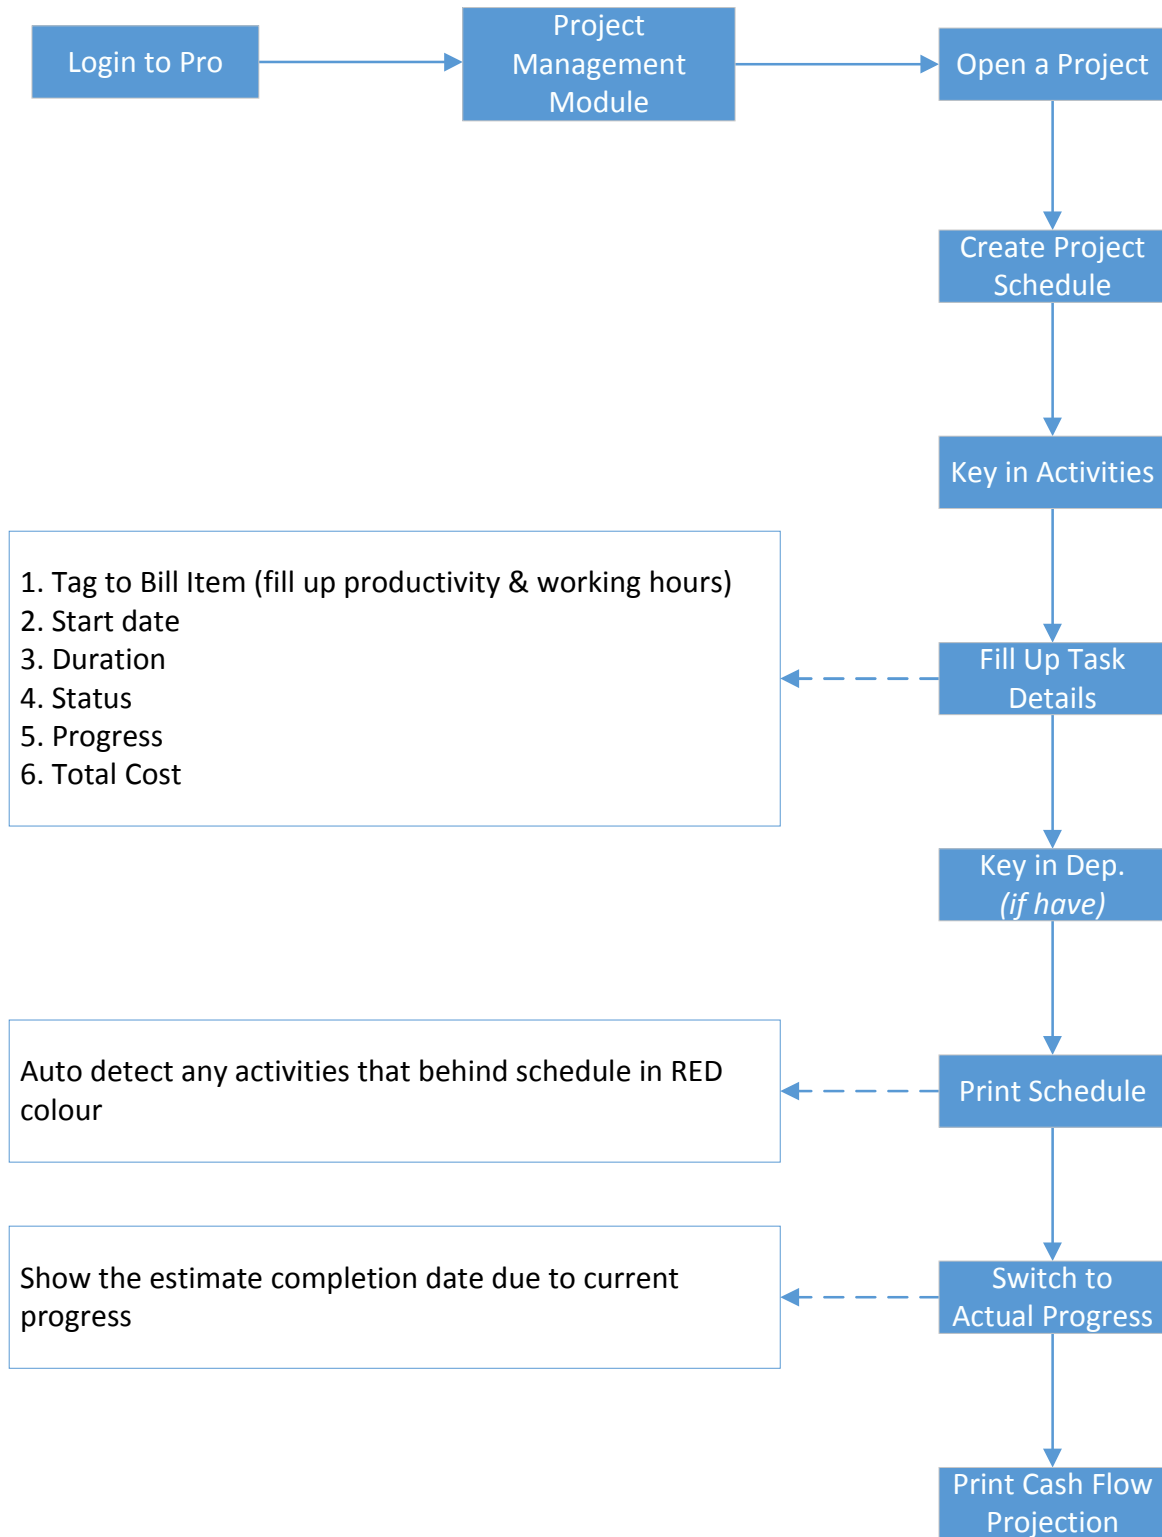

Project Scheduling Work Flow

Note;

For BuildSpace eProject user, it will display the cash flow projection chart at project dashboard.