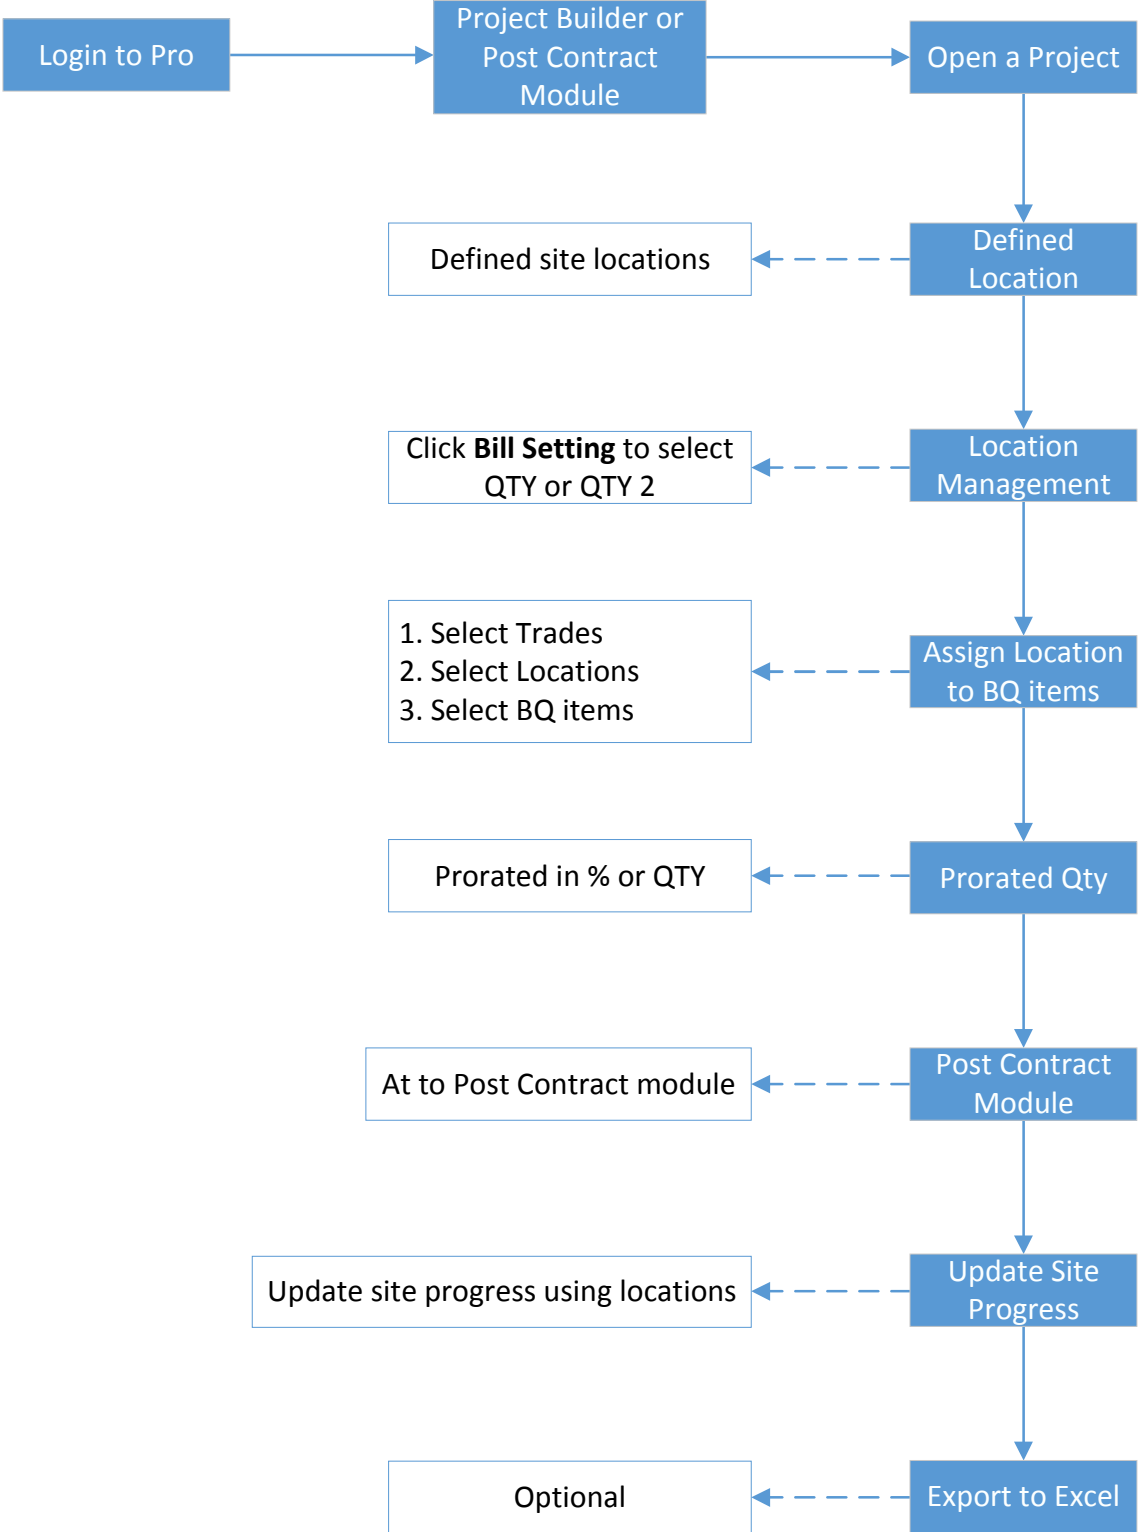

Location Management Work Flow

Note;

This is to allow to update the site progress using site location format instead of BQ format.